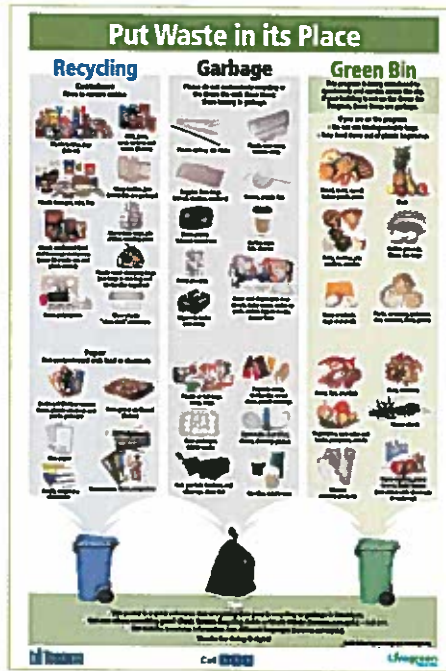

Education: Is key to improving your waste diversion program

Order **FREE** education materials from the City of Toronto

Call **311**

What Goes in the Blue Bin? and Put Waste in its Place large format posters

12" x 20" (with white banner at bottom)

11" x 17" or 12" x 20" (with white banner at bottom)

Toronto Recycling Guide and What goes in the Green Bin? guides

The Toronto Recycling Guide is a four-page pamphlet that includes two pages about what can be recycled and a page about what cannot be recycled (8.5" x 11" closed, 11" x 17" open).

The Green Bin Guide is a double-sided flyer that includes information about what can and cannot go in the Green Bin (8.5" x 11").

♻️ Recycling container labels available in two sizes (6" x 14" and 13" x 30.5").