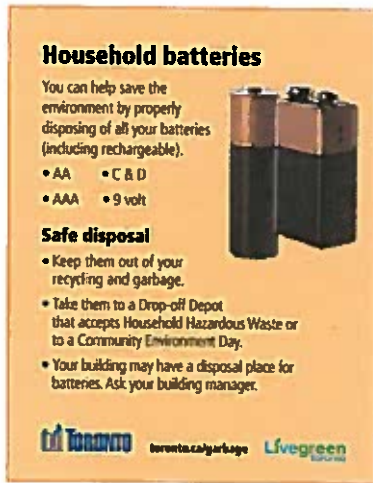

Package contains 12 different laminated posters